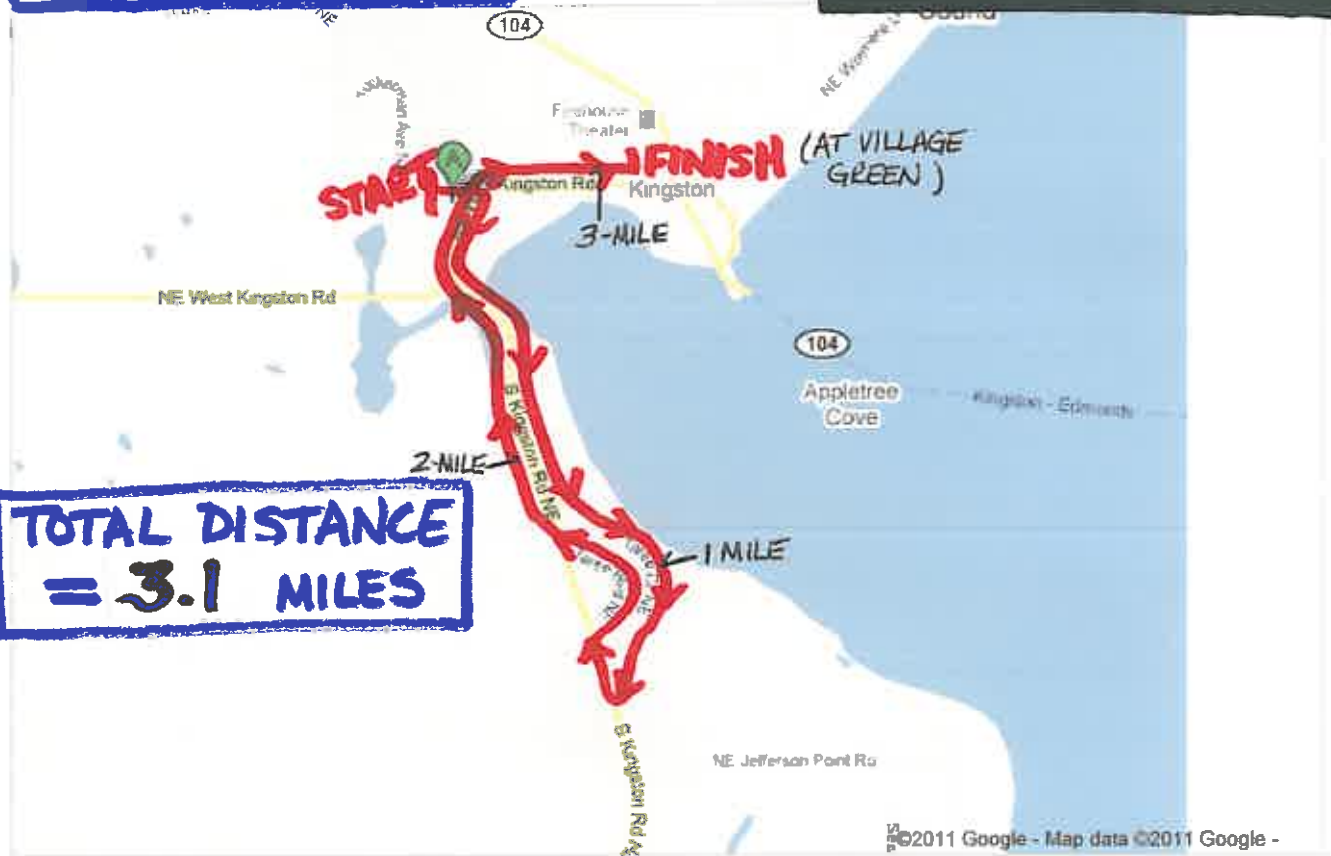

5K RUN

TOTAL DISTANCE
= 3.1 MILES

COURSE ELEVATION CHART